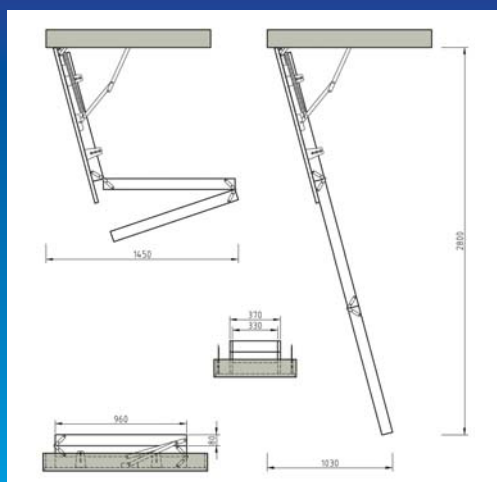

# 3 Section EN14975 Lyte Timber Easiloft

- ✓ Continuous seal around trap door reduces heat loss
- ✓ White 26mm thick insulated trapdoor
- ✓ Dovetail joints for added durability
- ✓ Fully assembled and easy to install
- ✓ Slip resistant treads

For more information  
and measurements  
please call or email **NOW:**

**Tel: 01792 796666**

Email: [sales@lyteladders.co.uk](mailto:sales@lyteladders.co.uk)

Ladder Specification		Case	
Ladder Width	370mm	Width	550mm
Inside Ladder Width	330mm	Length	1130mm
Tread Depth	80mm	Height	130mm
Tread Thickness	20mm	Hatch Thickness	26mm
Max Floor to Floor	2800mm		
Weight	26.6kg		

**150KG MAX  
PERMISSIBLE LOAD**

**LYTE**  
LADDERS • TOWERS

[www.lyteladders.co.uk](http://www.lyteladders.co.uk)

For more information  
and measurements  
please call or email **NOW:**

**Tel: 01792 796666**

Email: [sales@lyteladders.co.uk](mailto:sales@lyteladders.co.uk)

Ladder Specification		Case	
Ladder Width	370mm	Width	550mm
Inside Ladder Width	330mm	Length	900mm
Tread Depth	80mm	Height	210mm
Tread Thickness	20mm	Hatch Thickness	26mm
Max Floor to Floor	2800mm		
Weight	26kg		