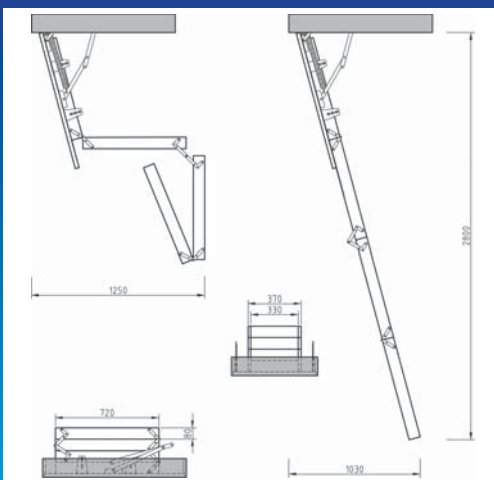

For more information  
and measurements  
please call or email **NOW:**

**Tel: 01792 796666**

Email: [sales@lyteladders.co.uk](mailto:sales@lyteladders.co.uk)

Ladder Specification		Case	
Ladder Width	370mm	Width	550mm
Inside Ladder Width	330mm	Length	1130mm
Tread Depth	80mm	Height	130mm
Tread Thickness	20mm	Hatch Thickness	26mm
Max Floor to Floor	2800mm		
Weight	26.6kg		

# 4 Section EN14975 Lyte Timber Easiloft

- ✓ Continuous seal around trap door reduces heat loss
- ✓ White 26mm thick insulated trapdoor
- ✓ Dovetail joints for added durability
- ✓ Fully assembled and easy to install
- ✓ Slip resistant treads

For more information  
and measurements  
please call or email **NOW:**

**Tel: 01792 796666**

Email: [sales@lyteladders.co.uk](mailto:sales@lyteladders.co.uk)

Ladder Specification		Case	
Ladder Width	370mm	Width	550mm
Inside Ladder Width	330mm	Length	900mm
Tread Depth	80mm	Height	210mm
Tread Thickness	20mm	Hatch Thickness	26mm
Max Floor to Floor	2800mm		
Weight	26kg		