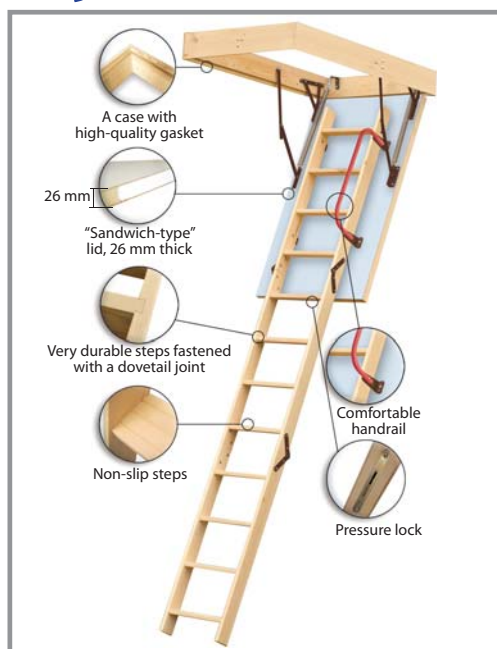

# 3 Section EN14975 Lyte Timber Easiloft

- ✓ Continuous seal around trap door reduces heat loss
- ✓ White 26mm thick insulated trapdoor
- ✓ Dovetail joints for added durability
- ✓ Fully assembled and easy to install
- ✓ Slip resistant treads

For more information  
and measurements  
please call or email **NOW:**

**Tel: 01792 796666**

Email: [sales@lyteladders.co.uk](mailto:sales@lyteladders.co.uk)

Ladder Specification		Case	
Ladder Width	370mm	Width	550mm
Inside Ladder Width	330mm	Length	1130mm
Tread Depth	80mm	Height	130mm
Tread Thickness	20mm	Hatch Thickness	26mm
Max Floor to Floor	2800mm		
Weight	26.6kg		

# 4 Section EN14975 Lyte Timber Easiloft

- ✓ Continuous seal around trap door reduces heat loss
- ✓ White 26mm thick insulated trapdoor
- ✓ Dovetail joints for added durability
- ✓ Fully assembled and easy to install
- ✓ Slip resistant treads

For more information  
and measurements  
please call or email **NOW:**

**Tel: 01792 796666**

Email: [sales@lyteladders.co.uk](mailto:sales@lyteladders.co.uk)

Ladder Specification		Case	
Ladder Width	370mm	Width	550mm
Inside Ladder Width	330mm	Length	900mm
Tread Depth	80mm	Height	210mm
Tread Thickness	20mm	Hatch Thickness	26mm
Max Floor to Floor	2800mm		
Weight	26kg		