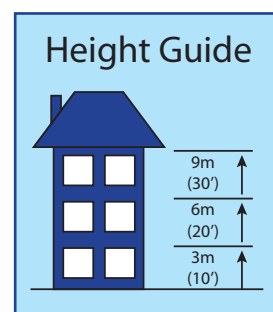

EN131

Step Ladder Range

- ✓ Suitable for light trade and domestic use
- ✓ Certified to EN131
- ✓ Static load 150kg
- ✓ Duty Rating 115kg
- ✓ Lightweight & robust
- ✓ Slim design – ideal for storage and transport

Call or email **NOW:**
Tel: 01792 796666
Email: sales@lyteladders.co.uk

Treads	3	4	5	6	7	8
Platform height	0.62m	0.84m	1.07m	1.29m	1.50m	1.74m
Closed height	1.32m	1.59m	1.80m	2.04m	2.10m	2.51m
Width	0.48m	0.49m	0.52m	0.55m	0.58m	0.60m
Weight	3.40kg	3.90kg	4.8kg	5.40kg	6.1kg	6.80kg